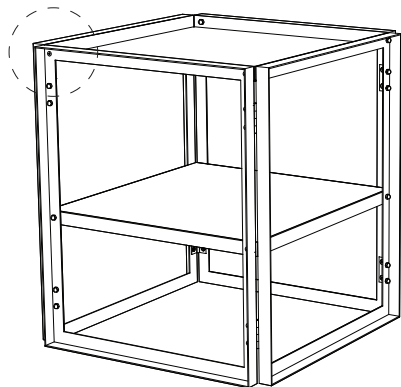

KRISTINA DAM
Studio

FOLDABLE SIDE TABLE

Stainless Steel
W40 x D40 x H44 cm

1.

Unfold the table frame up to 90°.

2.

1 x Hex Key

3.

1 x Hex Key