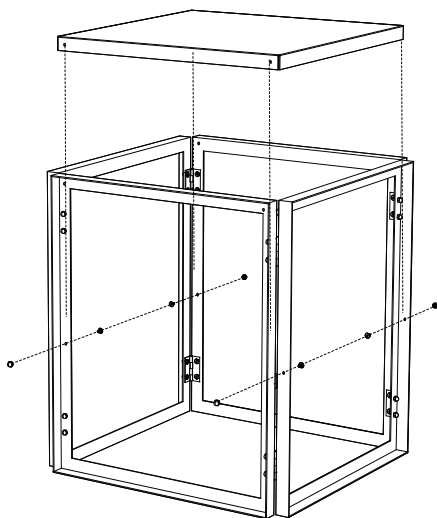

KRISTINA DAM
Studio

FOLDABLE SIDE TABLE

Stainless Steel
W40 x D40 x H44 cm

1.

Unfold the table frame up to 90°.

2.

1 x Hex Key

3.

1 x Hex Key