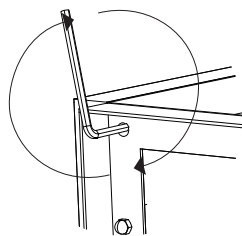

KRISTINA DAM
Studio

FOLDABLE SIDE TABLE

Stainless Steel
W40 x D40 x H44 cm

1.

Unfold the table frame up to 90°.

2.

1 x Hex Key

3.

1 x Hex Key