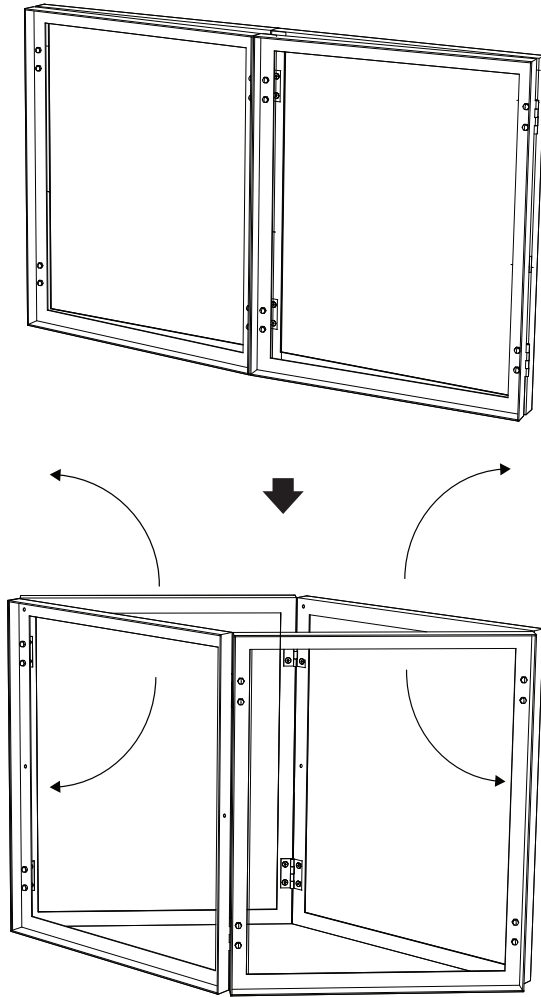

KRISTINA DAM
Studio

FOLDABLE SIDE TABLE

Stainless Steel
W40 x D40 x H44 cm

1.

Unfold the table frame up to 90°.

2.

1 x Hex Key

3.

1 x Hex Key