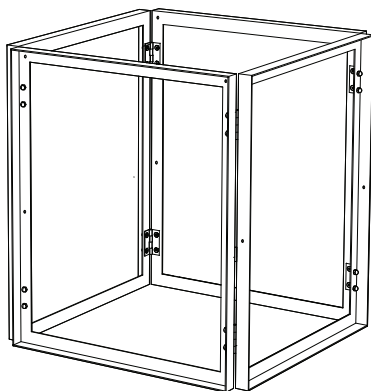

KRISTINA DAM
Studio

FOLDABLE SIDE TABLE

Stainless Steel
W40 x D40 x H44 cm

1.

Unfold the table frame up to 90°.

2.

1 x Hex Key

3.

1 x Hex Key