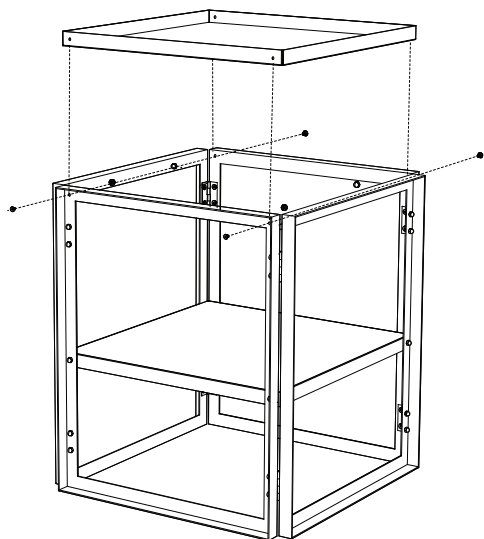

KRISTINA DAM
Studio

FOLDABLE SIDE TABLE

Stainless Steel
W40 x D40 x H44 cm

1.

Unfold the table frame up to 90°.

2.

1 x Hex Key

3.

1 x Hex Key