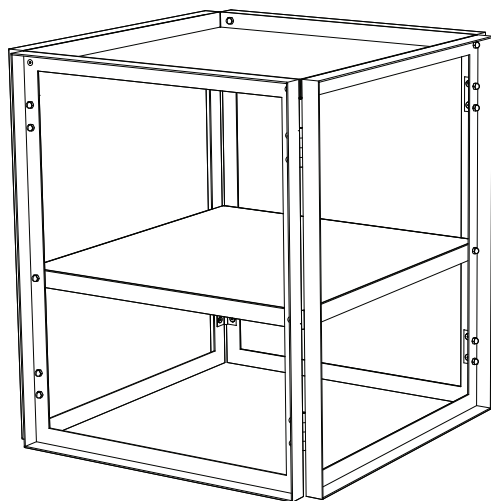

KRISTINA DAM
Studio

FOLDABLE SIDE TABLE

Stainless Steel
W40 x D40 x H44 cm

1.

Unfold the table frame up to 90°.

2.

1 x Hex Key

3.

1 x Hex Key