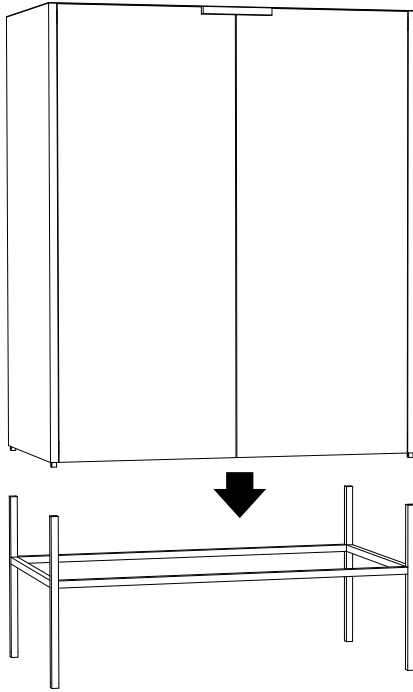

KRISTINA DAM  
*Studio*

**GRID CABINET**

Powder-Coated Steel  
76 L x 46,7 W x 131 H cm

4 x Screws

1 x Hex Key Z

1.

2.

4x Screws

1x Hex Key Z

3.

1. Place the shelves inside the cabinet

2. Screw the cabinet to the wall

2 x Screws (not included)