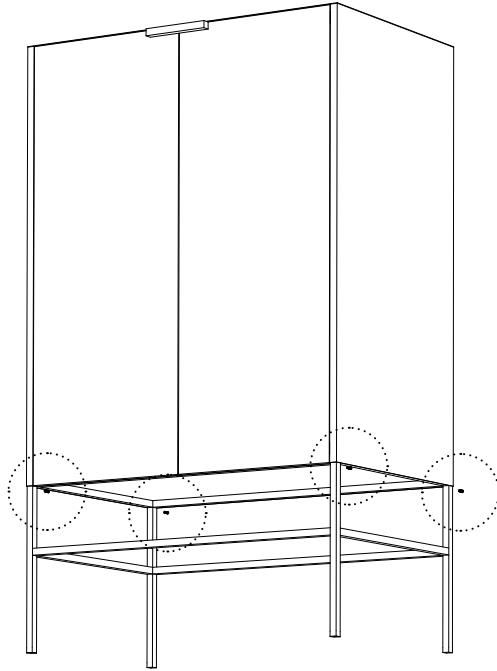

KRISTINA DAM  
*Studio*

**GRID CABINET**

Powder-Coated Steel  
76 L x 46,7 W x 131 H cm

4 x Screws

1 x Hex Key Z

1.

2.

4x Screws

1x Hex Key Z

3.

1. Place the shelves inside the cabinet

2. Screw the cabinet to the wall

2 x Screws (not included)