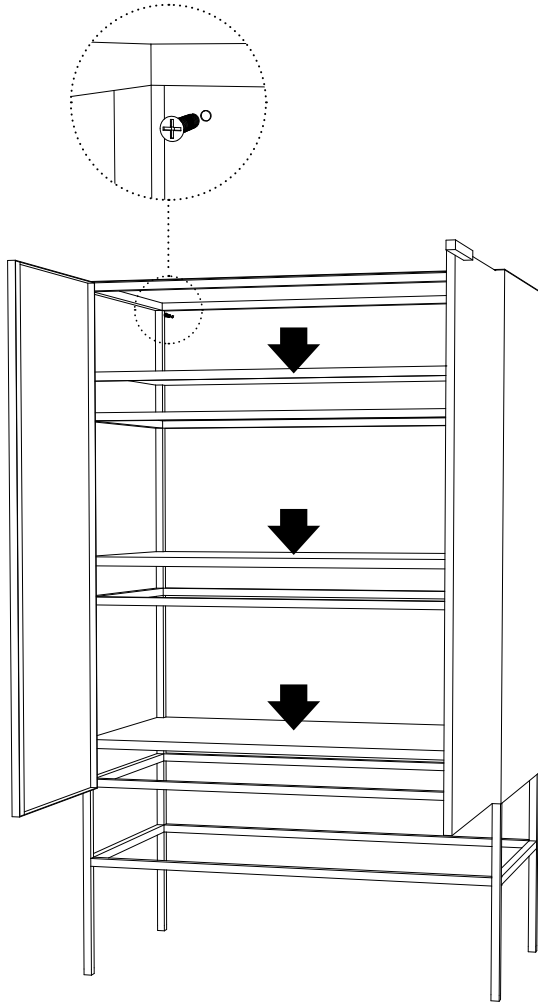

KRISTINA DAM  
*Studio*

**GRID CABINET**

Powder-Coated Steel  
76 L x 46,7 W x 131 H cm

4 x Screws

1 x Hex Key Z

1.

2.

4x Screws

1x Hex Key Z

3.

1. Place the shelves inside the cabinet

2. Screw the cabinet to the wall

2 x Screws (not included)