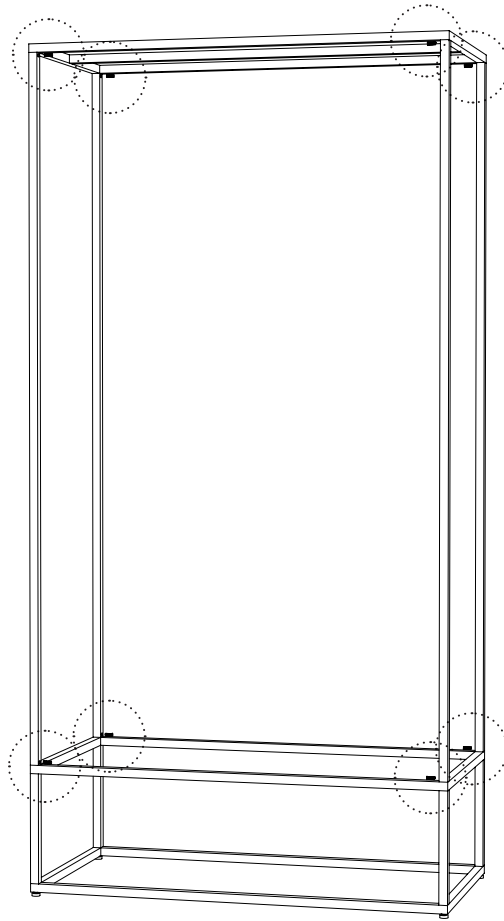

KRISTINA DAM
Studio

GRID COAT STAND

Powder-Coated Steel
80 L x 40 W x 160 H cm

8x Screws

4x Adjustable screw feet

1x Hex Key Z

1.

4x Adjustable screw feet

2.

8x Screws

1x Hex Key Z

3.