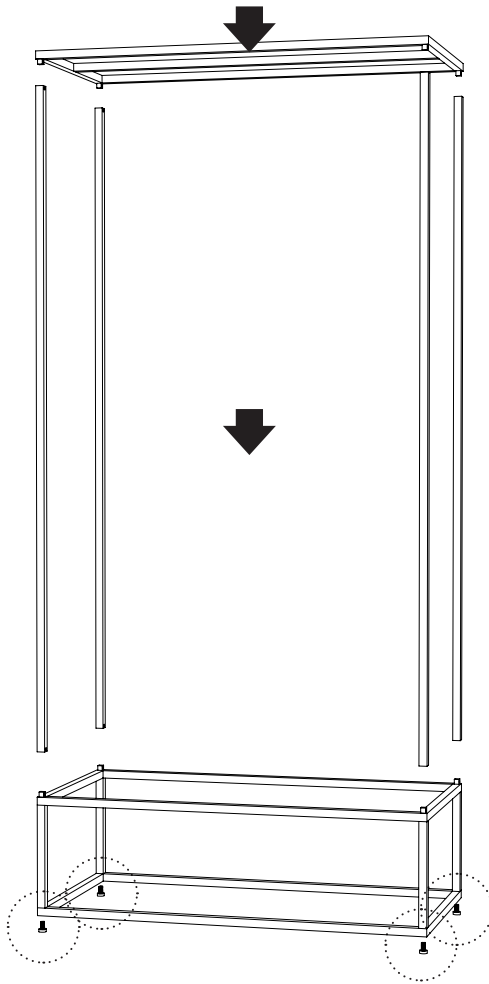

KRISTINA DAM
Studio

GRID COAT STAND

Powder-Coated Steel
80 L x 40 W x 160 H cm

8x Screws

4x Adjustable screw feet

1x Hex Key Z

1.

4x Adjustable screw feet

2.

8x Screws

1x Hex Key Z

3.