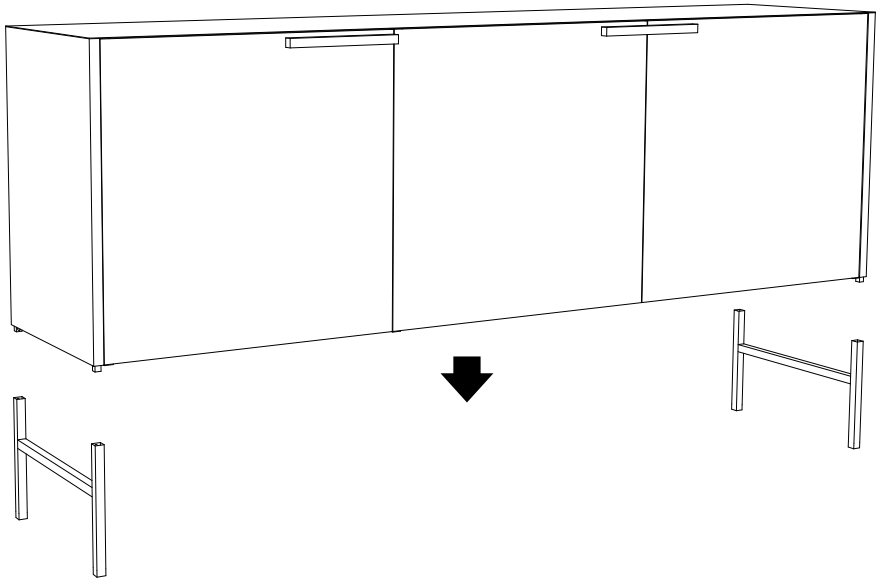

KRISTINA DAM
Studio

GRID SIDEBOARD

Black Powder Coated Steel
160 L x 32 W x 72 H cm

4 x Screws

1 x Hex Key Z

1.

2.

4 x Screws

1 x Hex Key Z

3.