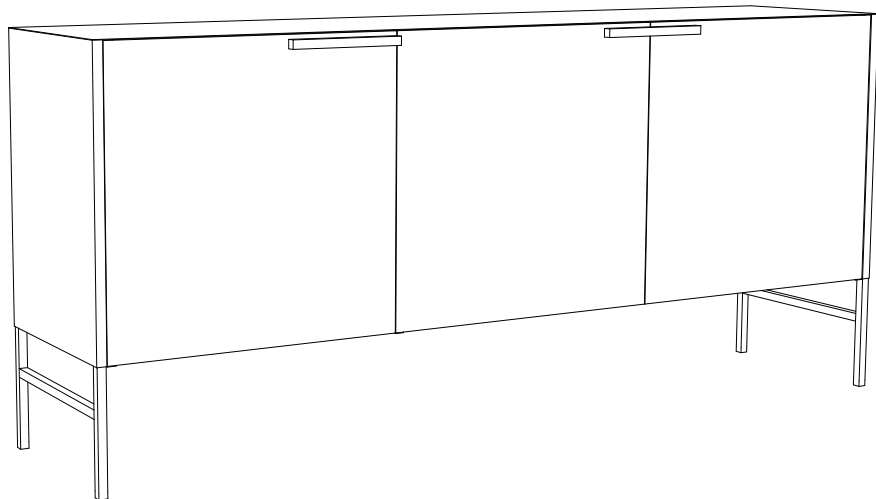

KRISTINA DAM
Studio

GRID SIDEBOARD

Black Powder Coated Steel
160 L x 32 W x 72 H cm

4 x Screws

1 x Hex Key Z

1.

2.

4 x Screws

1 x Hex Key Z

3.