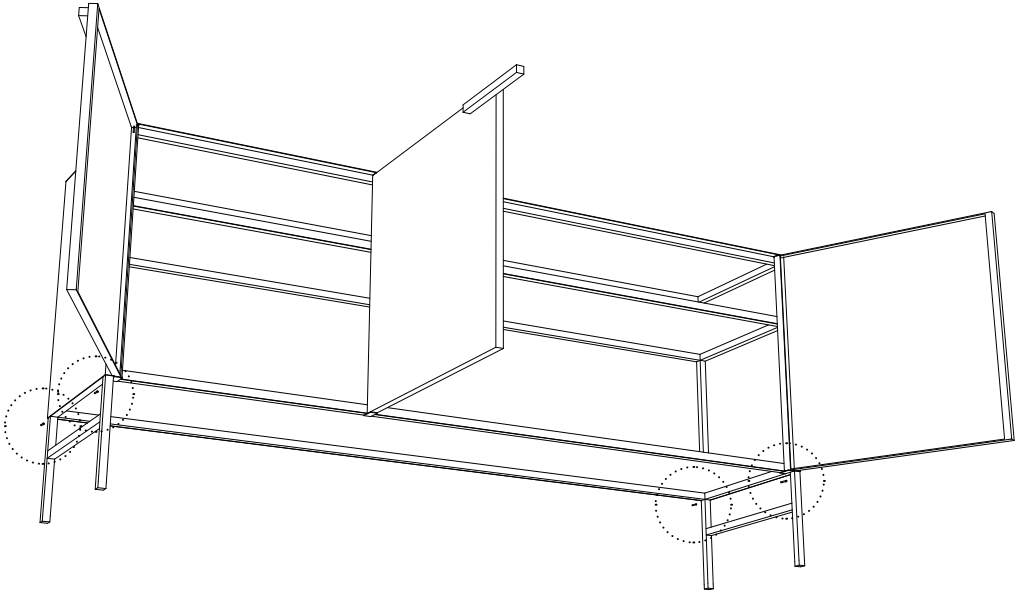

KRISTINA DAM
Studio

GRID SIDEBOARD

Black Powder Coated Steel
160 L x 32 W x 72 H cm

4 x Screws

1 x Hex Key Z

1.

2.

4 x Screws

1 x Hex Key Z

3.