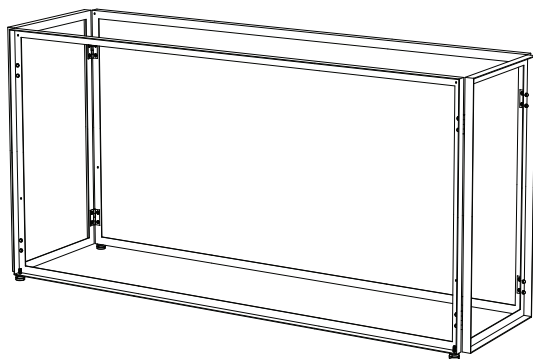

KRISTINA DAM
Studio

FOLDABLE CONSOLE

Stainless Steel
W124 x D35 x H60 cm

1.

Unfold the table frame up to 90°.

2.

1 x Hex Key

3.

1 x Hex Key