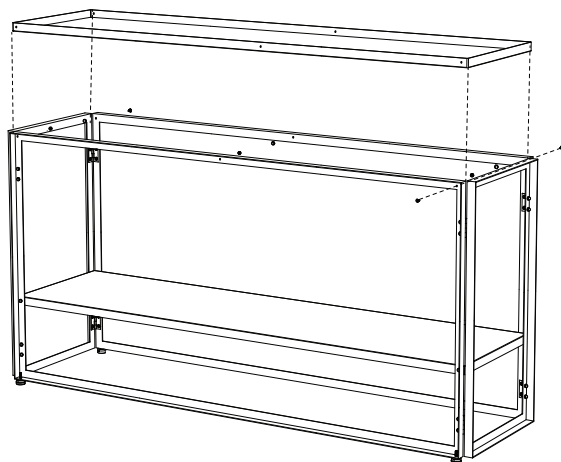

KRISTINA DAM
Studio

FOLDABLE CONSOLE

Stainless Steel
W124 x D35 x H60 cm

1.

Unfold the table frame up to 90°.

2.

1 x Hex Key

3.

1 x Hex Key