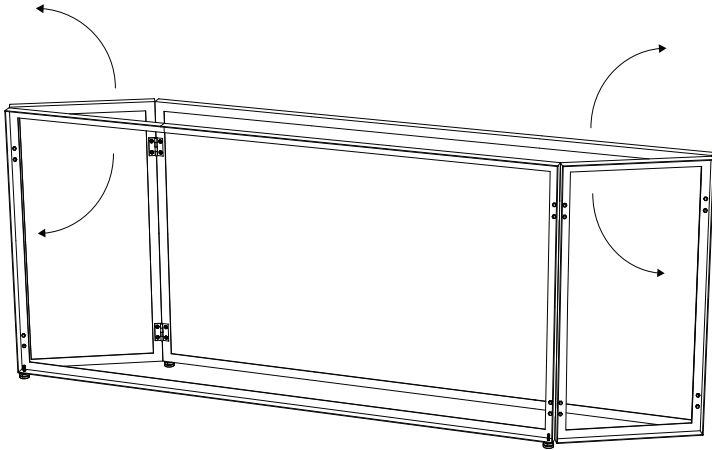

KRISTINA DAM
Studio

FOLDABLE CONSOLE

Stainless Steel
W124 x D35 x H60 cm

1.

Unfold the table frame up to 90°.

2.

1 x Hex Key

3.

1 x Hex Key