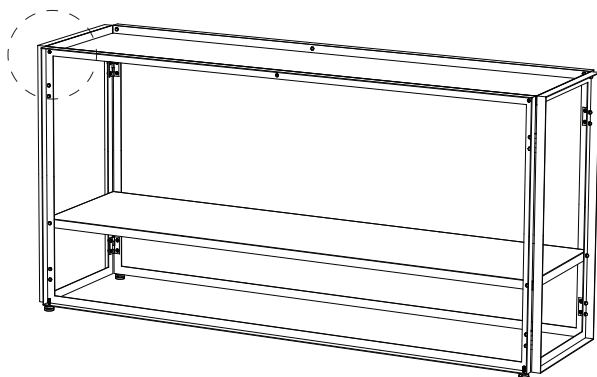

KRISTINA DAM
Studio

FOLDABLE CONSOLE

Stainless Steel
W124 x D35 x H60 cm

1.

Unfold the table frame up to 90°.

2.

1 x Hex Key

3.

1 x Hex Key