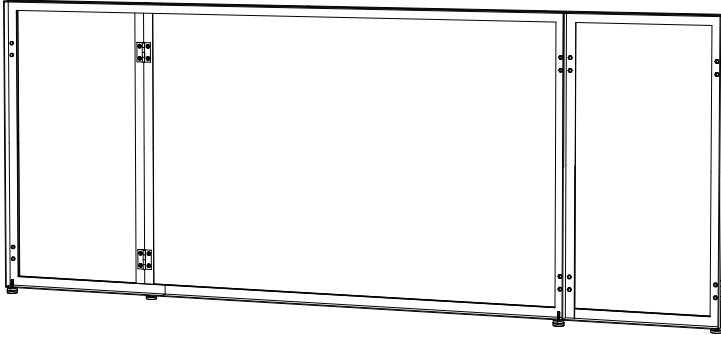

KRISTINA DAM
Studio

FOLDABLE CONSOLE

Stainless Steel
W124 x D35 x H60 cm

1.

Unfold the table frame up to 90°.

2.

1 x Hex Key

3.

1 x Hex Key