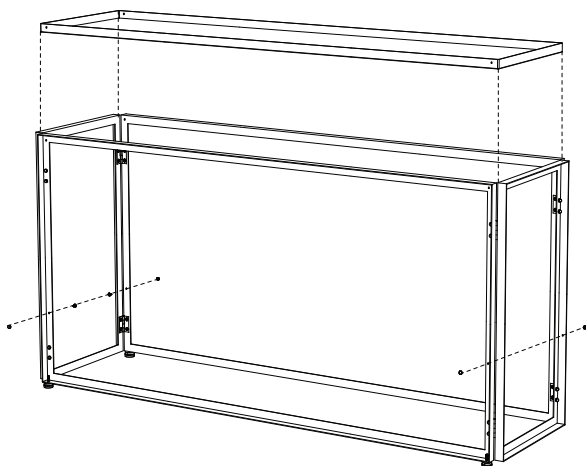

KRISTINA DAM
Studio

FOLDABLE CONSOLE

Stainless Steel
W124 x D35 x H60 cm

1.

Unfold the table frame up to 90°.

2.

1 x Hex Key

3.

1 x Hex Key