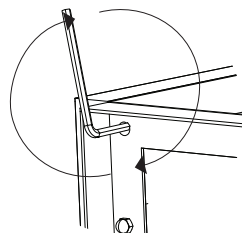

KRISTINA DAM
Studio

FOLDABLE CONSOLE

Stainless Steel
W124 x D35 x H60 cm

1.

Unfold the table frame up to 90°.

2.

1 x Hex Key

3.

1 x Hex Key