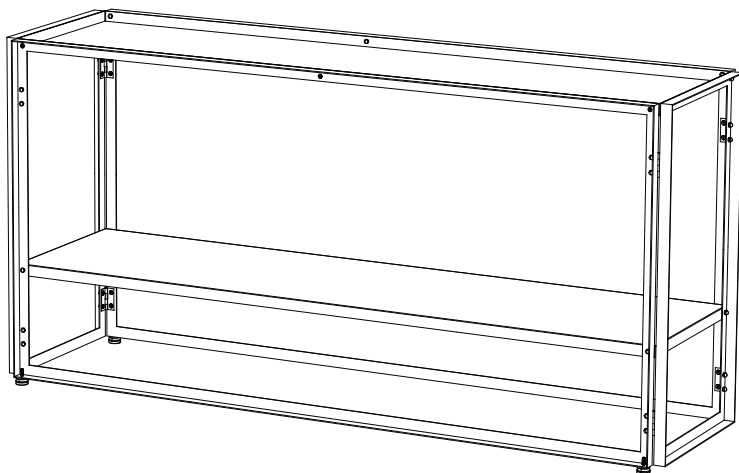

KRISTINA DAM
Studio

FOLDABLE CONSOLE

Stainless Steel
W124 x D35 x H60 cm

1.

Unfold the table frame up to 90°.

2.

1 x Hex Key

3.

1 x Hex Key