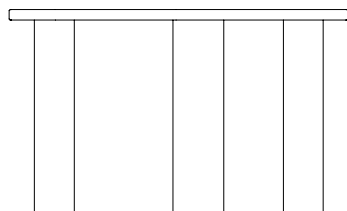

## Organic silhouettes and honest materials

Sculp is a sculptural coffee table that captures attention with its flowing and organic silhouette. The gracefully curved shape creates a striking contrast to the materials used, which consist of carefully crafted, straight planks of solid ash wood. With a desire for a free and imperfect design, the shape was hand-drawn. The result is a design characterized by its imperfect lines, evident in the dynamic contours of the tabletop and the unconventional yet appealing elliptical table legs.

## Collection Overview

**Sculp Coffee Table Small**  
H: 39 x L: 65 x D: 45,5 cm

**Sculp Coffee Table Large**  
H: 47 x L: 109 x D: 64 cm